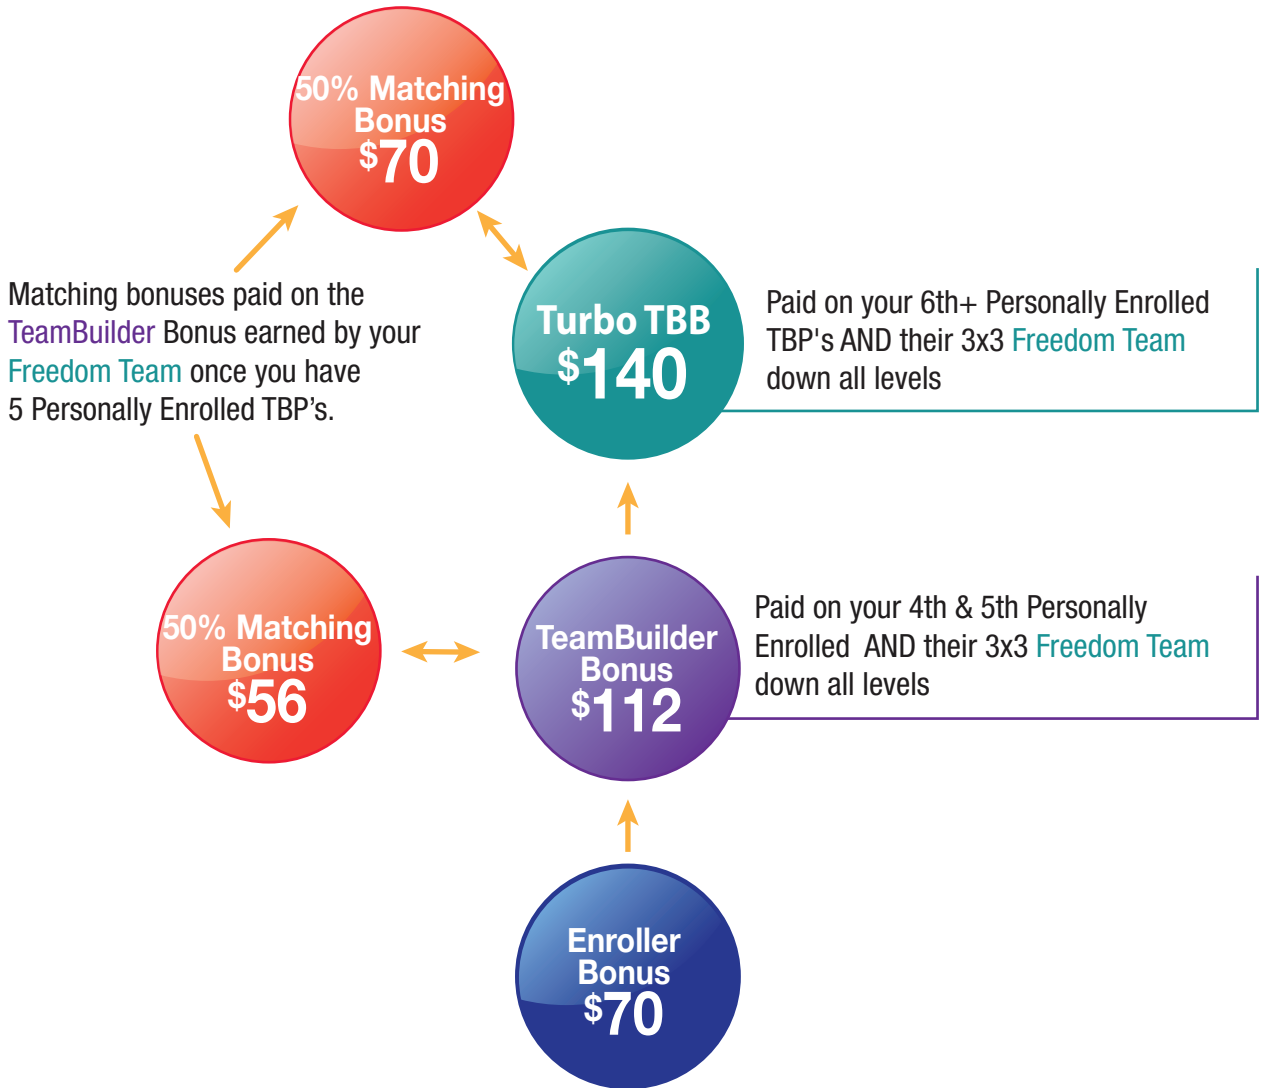

TeamBuilder Bonus

REFERENCE CHART

At the time of enrollment, must have an active AutoShip order or 50 PPV, personally or from a VIP Customer, to qualify for any TeamBuilder Bonuses.