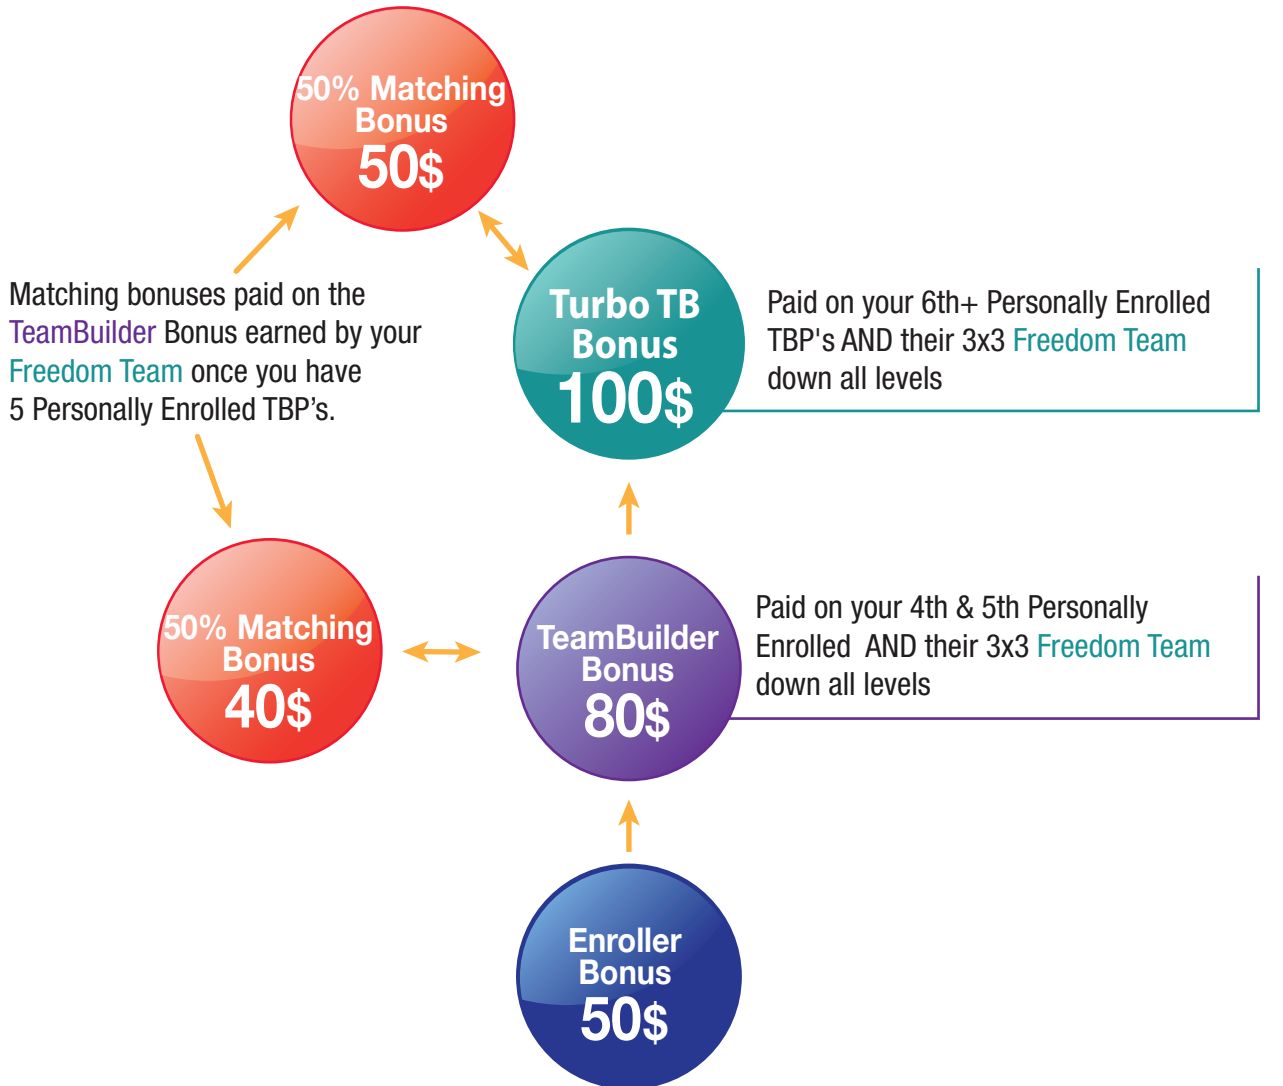

# TeamBuilder Bonus

REFERENCE CHART

At the time of enrollment, must have an active AutoShip order or 50 PPV, personally or from a VIP Customer, to qualify for any TeamBuilder Bonuses.