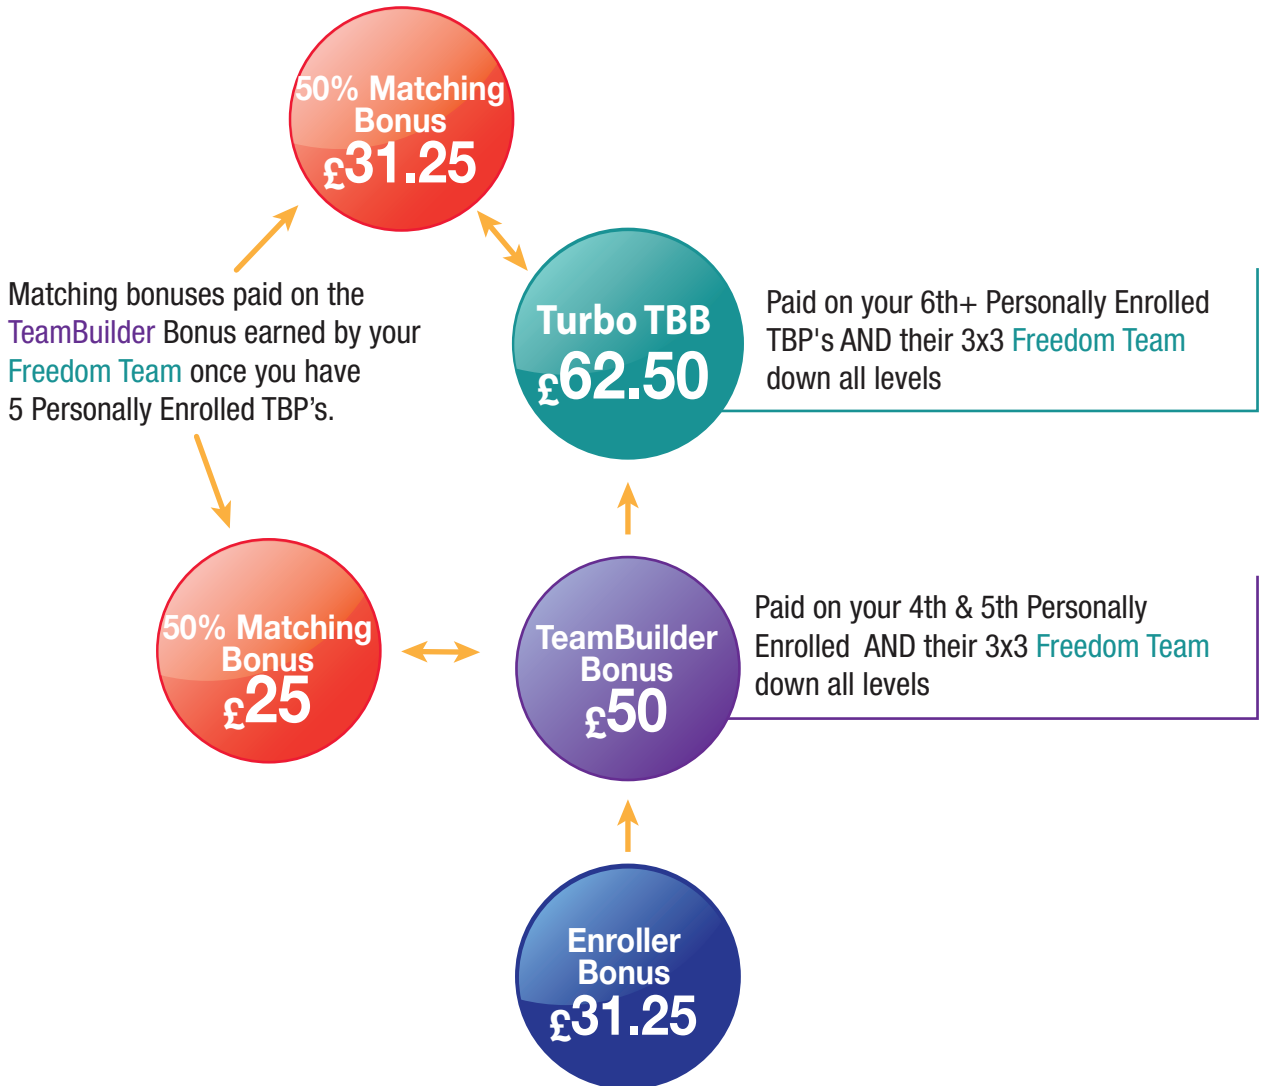

# TeamBuilder Bonus

REFERENCE CHART

At the time of enrollment, must have an active AutoShip order or 50 PPV, personally or from a VIP Customer, to qualify for any TeamBuilder Bonuses.