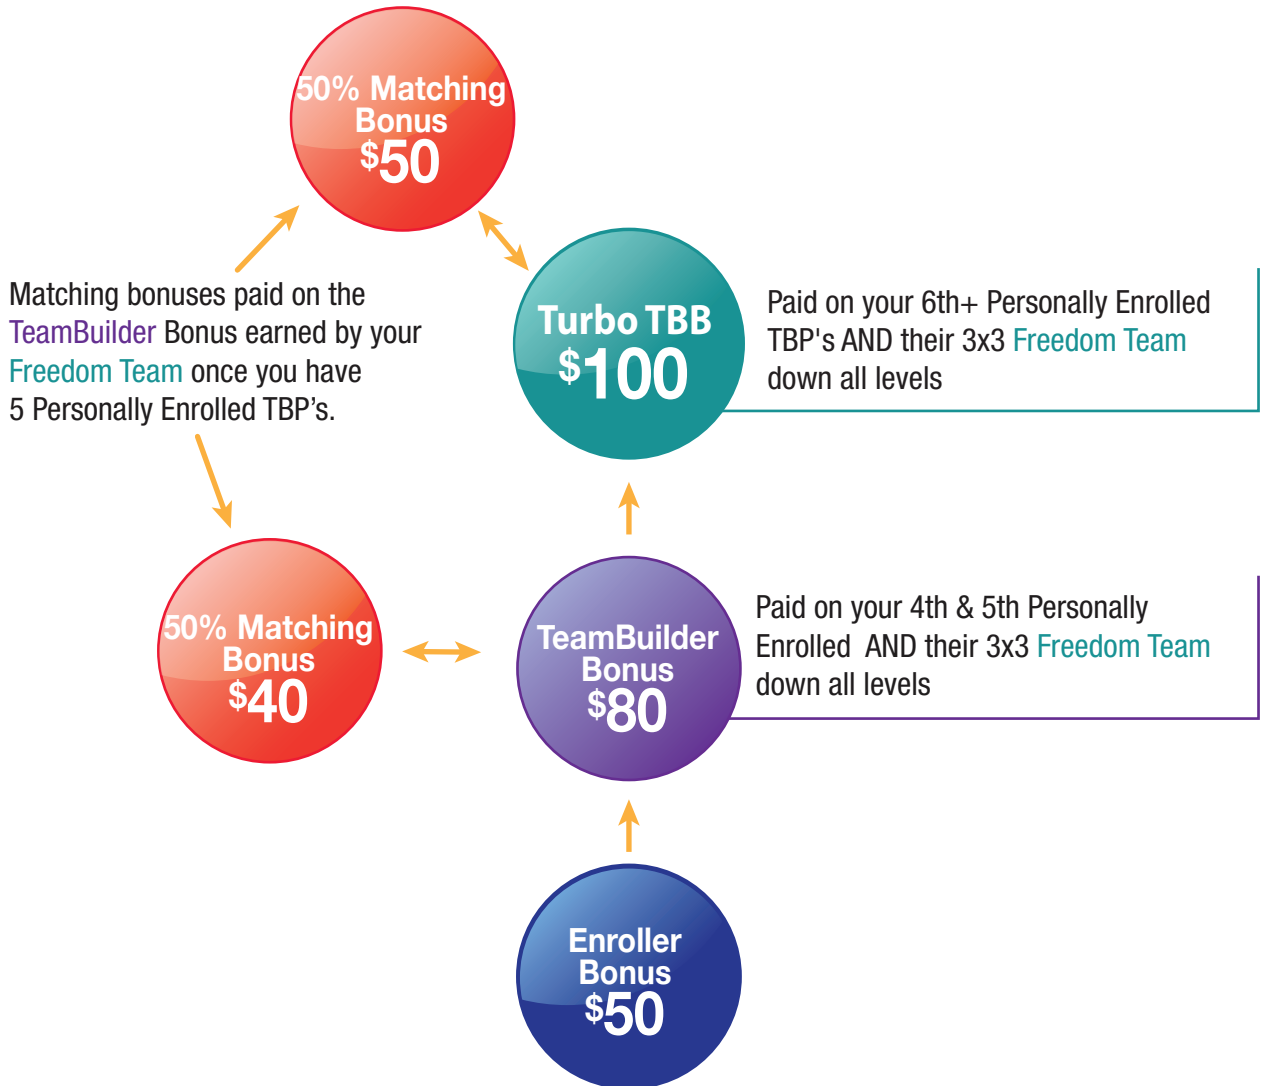

TeamBuilder Bonus

REFERENCE CHART

At the time of enrollment, must have an active AutoShip order or 50 PPV, personally or from a VIP Customer, to qualify for any TeamBuilder Bonuses.